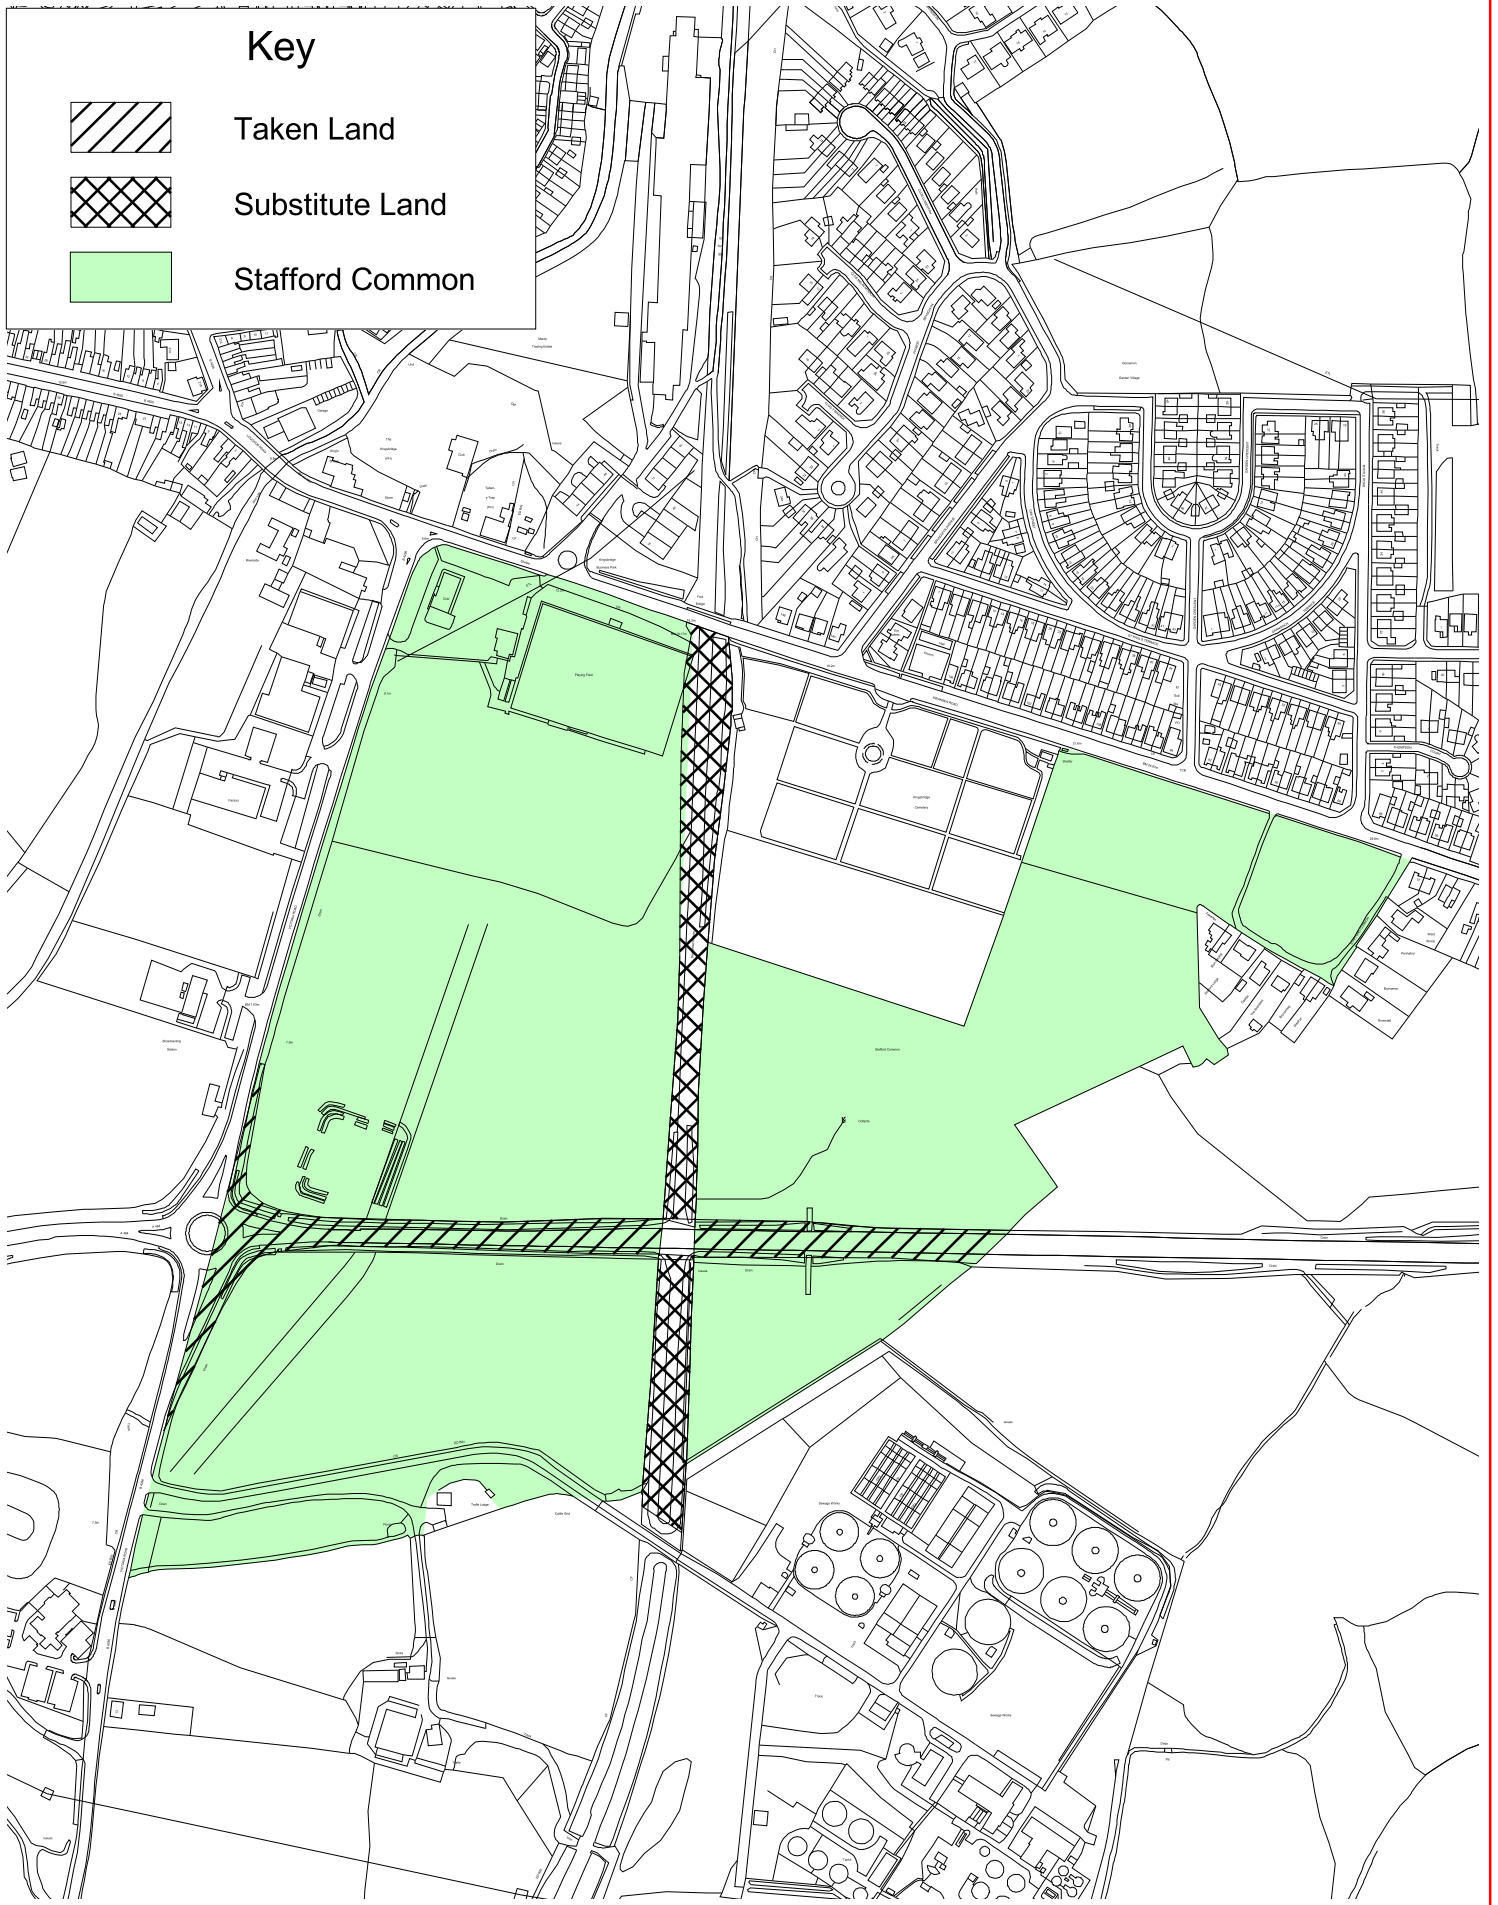

Key

Taken Land

Substitute Land

Stafford Common

Stafford Common

[q/themes/legal/stafford common](http://q/themes/legal/stafford-common)

Scale 1:5000 @ A4

Prepared by Gillian Buckley
Corporate Property
The Civic Centre
City & County of Swansea : Dinas a Sir Abertawe

(c) Crown Copyright and Database Right 2015
Ordnance Survey 100023509
(c) Hawlfraint a hawl cronfa ddata'r Goron 2015
Yr Arolwg Ordnans 100023509